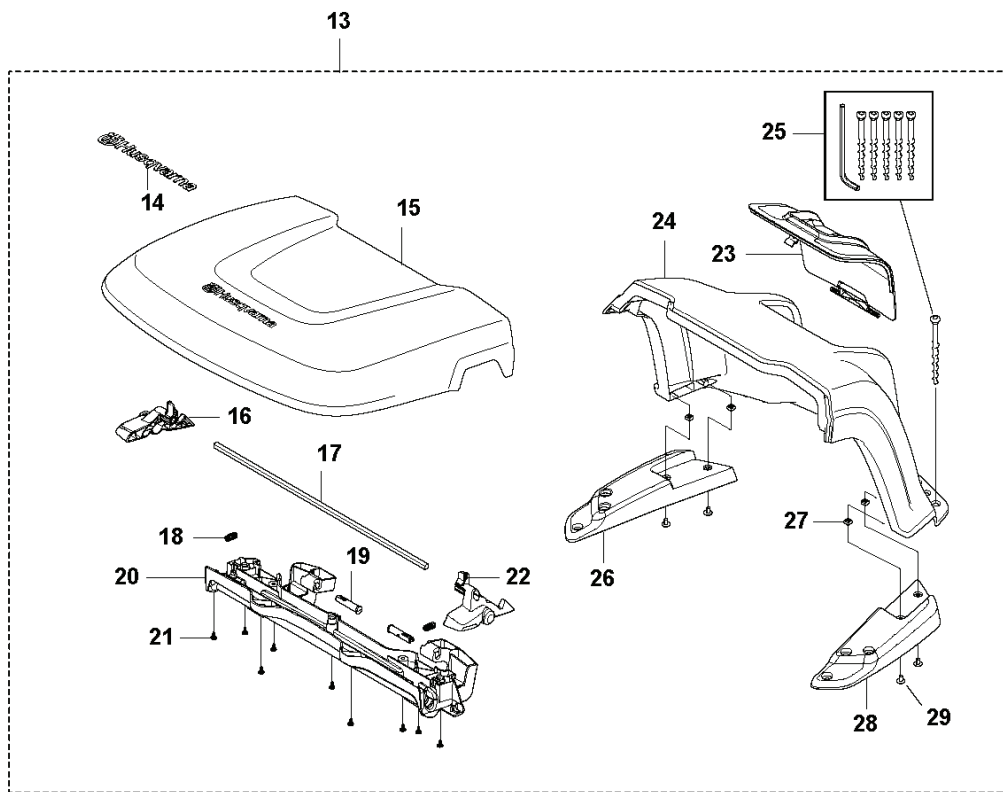

J AUTOMOWER 550 EPOS
ACCESSORIES

PXM_REF	PXM_PARTNO	BESCHREIBUNG	PXM_REMARK		
1	585019702	WALL HANGER	Wall Hanger	1	
2	590855101	SATZ	Maintenance and Cleaning KIT	1	
3	581982002	BÜRSTENSATZ	Brush, 6pcs	1	
4	597496302	ADAPTER	Fairway KIT	1	
5	581889702	RADSATZ	Rear Wheel Kit incl Brush Kit	1	
13	585019401	GEHÄUSE	House KIT	1	
13	585019410	GEHÄUSE	House KIT US	1	
14	577469001	Folie	Decal	1	
15	586885801	SATZ	Cover Lid	1	
16	585324002	EINSTELLHEBEL	Handle Left	1	
17	585324101	STANGE	Rod	1	
18	580511401	FEDER	Spring	2	
19	585341501	ACHSE	Hinge Pin	2	
20	585341601	BALKEN	Beam	1	
21	575543314	SCHRAUBE	Screw	9	
22	585324001	EINSTELLHEBEL	Handle Right	1	
23	585323601	LUKE	Hatch	1	
24	585323401	DECKEL	Cover Base	1	
25	597435801	SCHRAUBE	6 pcs+Key	1	
26	585323802	STÜTZE	Support Base Left	1	
27	503226601	MUTTER 4-KANT	Square Nut	4	
28	585323801	STÜTZE	Support Base Right	1	
29	535129303	SCHRAUBE	Screw	4