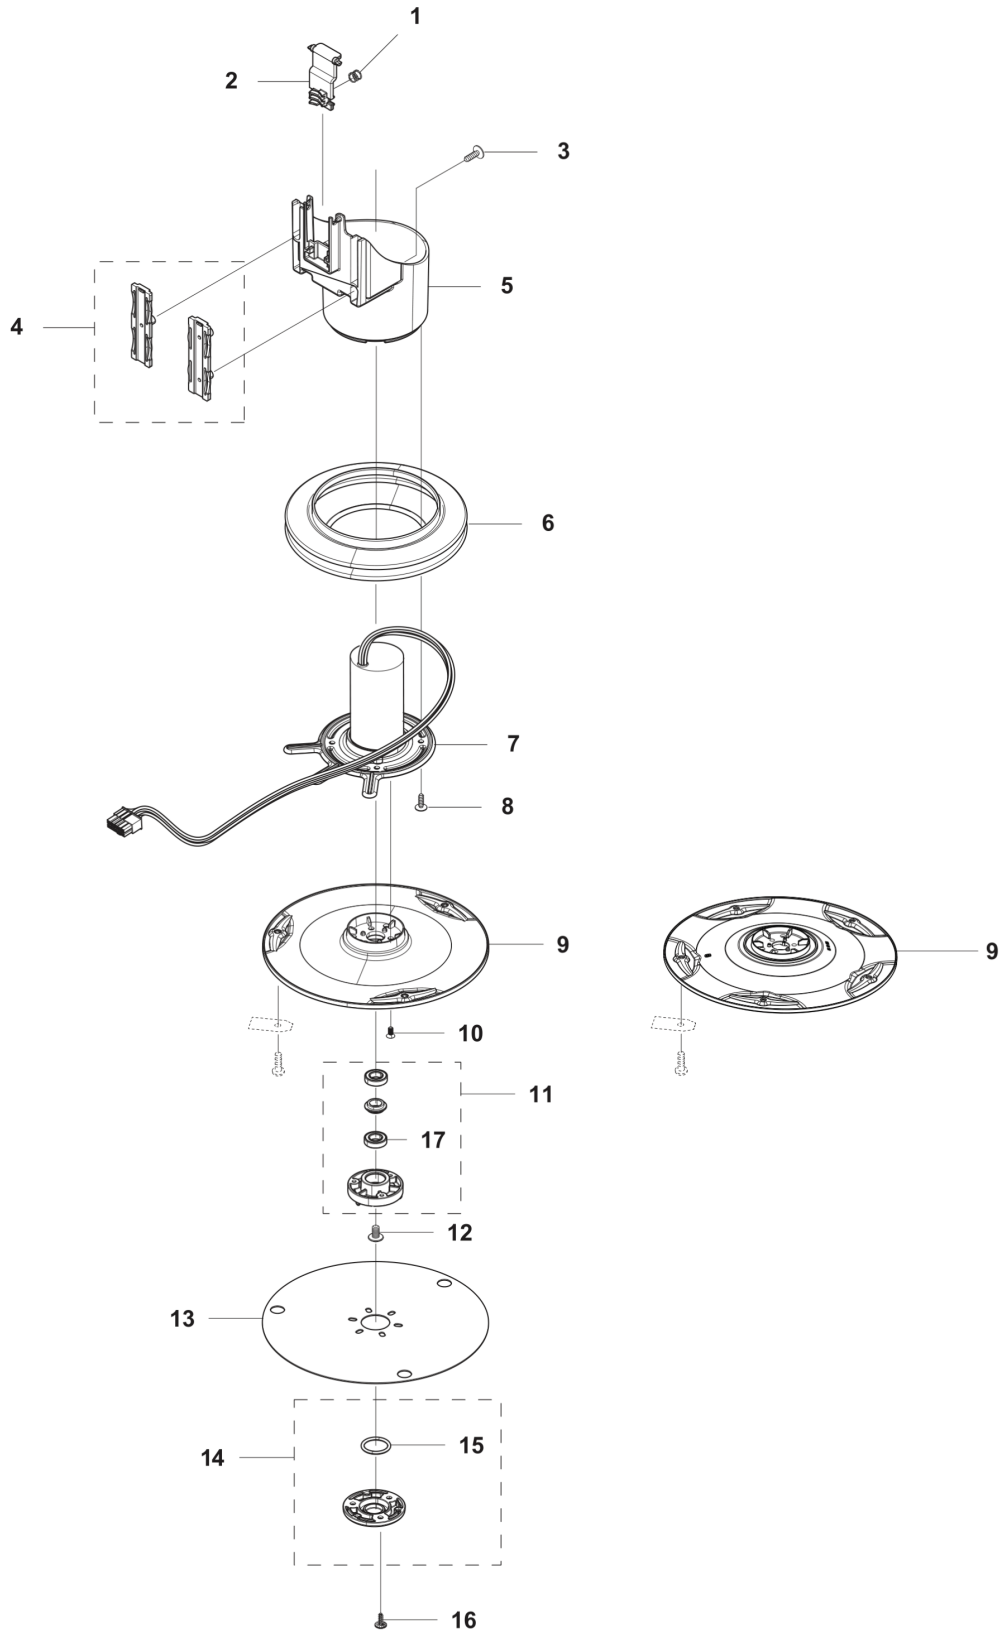

**AUTOMOWER 550 EPOS
BLADE MOTOR AND CUTTING EQUIPMENT**

PXM_REF	PXM_PARTNO	BESCHREIBUNG	PXM_REMARK	
1	580624401	FEDER	Spring	1
2	579564601	GELENK	Link	1
3	575543314	SCHRAUBE	Screw	3
4	581621801	LAGERSATZ	Bearing KIT	1
5	579564501	GEHAUSE	Housing	1
6	579666403	BALG	Bellows	1
7	587381401	CUTTER MOTOR ASSY	Cutting Motor ASSY	1
8	575543314	SCHRAUBE	Screw	4
9	598814401	TRENNSCHEIBE	Cutting Disc. Up to S/N 2308XXXX	1
9	536645001	TRENNSCHEIBE	Cutting Dlsc. From S/N 230909784	1
10	590508701	SCHRAUBE	Screw	3
11	588421702	LAGERGEHAUSE KPL.	Bearing Housing KIT	1
12	535076001	SCHRAUBE	Screw	1
13	598794901	GLEITPLATTE		1
14	587449601	ABDECKUNGSSATZ	Bearing Cover KIT	1
15	585297501	O-RING	O-Ring	1
16	575543314	SCHRAUBE	Screw	3
17	535075703	KUGELLAGER	Ball Bearing	1
17	593080801	KUGELLAGER	Ball Bearing Tube 50 pcs	1