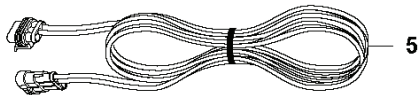

**AUTOMOWER 550 EPOS
INSTALLATION ACCESSORIES**

PXM_REF	PXM_PARTNO	BESCHREIBUNG	PXM_REMARK		
1	590442501	POWER SUPPLY UNIT	Power Supply Unit EU	1	
1	590442502	ANTRIEBSEINHEIT	Power Supply Unit UK	1	
1	590442503	ANTRIEBSEINHEIT	Power Supply Unit CH	1	
1	590442504	ANTRIEBSEINHEIT	Power Supply Unit US	1	
1	590442505	ANTRIEBSEINHEIT	Power Supply Unit AU/NZ	1	
1	599662706	ANTRIEBSEINHEIT	Power Supply Unit JP	1	
2	595084401	MESSER-SATZ	Endurance Blades, Blister pack 6 pcs incl. Screws	1	
2	595084402	MESSER-SATZ	Endurance Blades, 45 pcs incl. Screws	1	
2	595084403	MESSER-SATZ	Endurance Blades, 300 pcs incl. Screws	1	
2	599805201	MESSER-SATZ	Endurance HSS Blades 6 pcs incl. Screws	1	
2	599805202	MESSER-SATZ	Endurance HSS Blades 45 pcs incl. Screws	1	
2	599805203	MESSER-SATZ	Endurance HSS Blades 300 pcs incl. Screws	1	
3	577606604	MESSER-SATZ	Blades 300 pcs incl. Screws	1	
3	577864603	MESSER-SATZ	Blades 9 pcs incl. Screws	1	
3	577606505	MESSER-SATZ	Blades 45 pcs incl. Screws	1	
4	588765004	KABELSATZ	Low Voltage Cable, 20 m	1	
4	588765005	KABELSATZ	Low Voltage Cable, 10 m	1	
5	588765006	KABELSATZ	Low Voltage Cable, 3 m	1	
6	597435801	SCHRAUBE	6 pcs+Key	1	
7	596339801	WERKZEUG	Bit for Automower blades MOQ 5 pcs	1