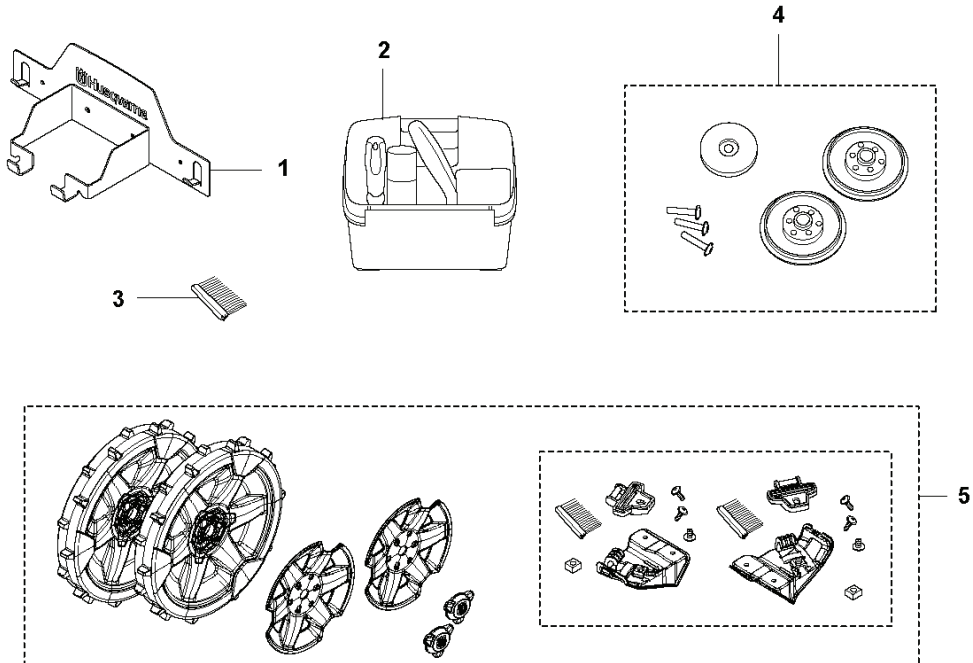

J AUTOMOWER 550 EPOS
ACCESSORIES

PXM_REF	PXM_PARTNO	BESCHREIBUNG	PXM_REMARK		
1	585019702	WALL HANGER	Wall Hanger	1	
2	590855101	SATZ	Maintenance and Cleaning KIT	1	
3	581982002	BÜRSTENSATZ	Brush, 6pcs	1	
4	597496302	ADAPTER	Fairway KIT	1	
5	581889702	RADSATZ	Rear Wheel Kit incl Brush Kit	1	
13	585019401	GEHÄUSE	House KIT	1	
13	585019410	GEHÄUSE	House KIT US	1	
14	577469001	Folie	Decal	1	
15	586885801	SATZ	Cover Lid	1	
16	585324002	EINSTELLHEBEL	Handle Left	1	
17	585324101	STANGE	Rod	1	
18	580511401	FEDER	Spring	2	
19	585341501	ACHSE	Hinge Pin	2	
20	585341601	BALKEN	Beam	1	
21	575543314	SCHRAUBE	Screw	9	
22	585324001	EINSTELLHEBEL	Handle Right	1	
23	585323601	LUKE	Hatch	1	
24	585323401	DECKEL	Cover Base	1	
25	597435801	SCHRAUBE	6 pcs+Key	1	
26	585323802	STÜTZE	Support Base Left	1	
27	503226601	MUTTER 4-KANT	Square Nut	4	
28	585323801	STÜTZE	Support Base Right	1	
29	535129303	SCHRAUBE	Screw	4