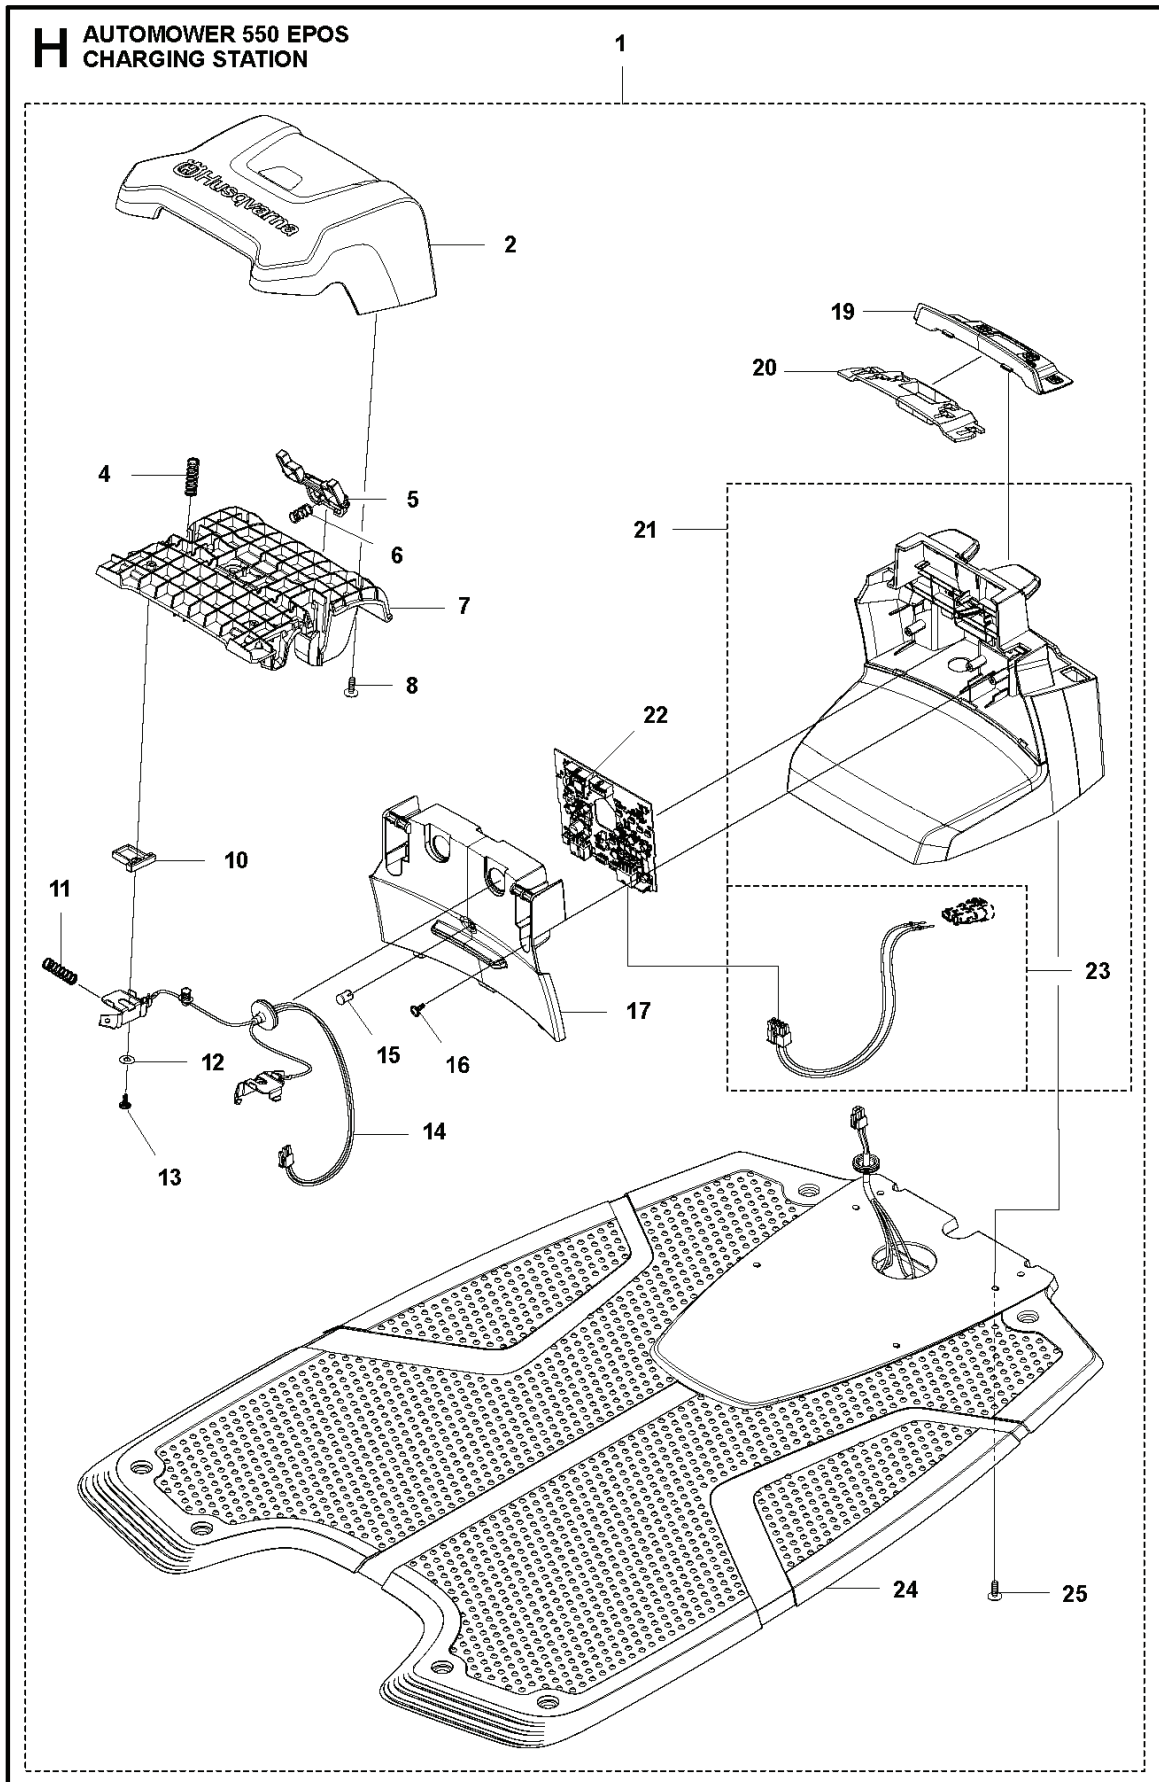

H AUTOMOWER 550 EPOS CHARGING STATION

PXM_REF	PXM_PARTNO	BESCHREIBUNG	PXM_REMARK	
1	598914002	LADESTATION	Charging Station	1
2	579448203	HUT	Cap	1
4	580511401	FEDER	Spring	2
5	579462402	KNOPF	Button - Release	1
6	574487001	FEDER	Spring	1
7	579458004	RAHMEN	Frame	1
8	575543314	SCHRAUBE	Screw	4
10	579460502	ABSTANDSSCHEIBE	Distance	2
11	580511401	FEDER	Spring	2
12	734113741	SCHEIBE	Washer	2
13	575543314	SCHRAUBE	Screw	2
14	585539502	KABELSATZ	Loom Charging Contact	1
15	590217201	LINSE	Lens	1
16	575543314	SCHRAUBE	Screw	2
17	579459704	DECKEL	Lid	1
19	579459805	SCHALTBRETT	Panel	1
20	579459901	TOOL HOLDER	Holder	1
21	531032001	GEHÄUSE	Housing KIT	1
22	596328006	PLATINE KPL.	Printed Circuit PCBA Charging station	1
23	588478902	KABELSATZ	Cable KIT	1
24	590094001	BASE ASSY	Charging Plate	1
25	575543314	SCHRAUBE	Screw	4