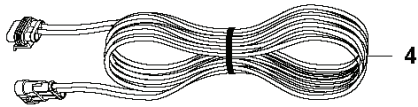

**AUTOMOWER 550 EPOS
INSTALLATION ACCESSORIES**

PXM_REF	PXM_PARTNO	BESCHREIBUNG	PXM_REMARK		
1	590442501	POWER SUPPLY UNIT	Power Supply Unit EU	1	
1	590442502	ANTRIEBSEINHEIT	Power Supply Unit UK	1	
1	590442503	ANTRIEBSEINHEIT	Power Supply Unit CH	1	
1	590442504	ANTRIEBSEINHEIT	Power Supply Unit US	1	
1	590442505	ANTRIEBSEINHEIT	Power Supply Unit AU/NZ	1	
1	599662706	ANTRIEBSEINHEIT	Power Supply Unit JP	1	
2	595084401	MESSER-SATZ	Endurance Blades, Blister pack 6 pcs incl. Screws	1	
2	595084402	MESSER-SATZ	Endurance Blades, 45 pcs incl. Screws	1	
2	595084403	MESSER-SATZ	Endurance Blades, 300 pcs incl. Screws	1	
2	599805201	MESSER-SATZ	Endurance HSS Blades 6 pcs incl. Screws	1	
2	599805202	MESSER-SATZ	Endurance HSS Blades 45 pcs incl. Screws	1	
2	599805203	MESSER-SATZ	Endurance HSS Blades 300 pcs incl. Screws	1	
3	577606604	MESSER-SATZ	Blades 300 pcs incl. Screws	1	
3	577864603	MESSER-SATZ	Blades 9 pcs incl. Screws	1	
3	577606505	MESSER-SATZ	Blades 45 pcs incl. Screws	1	
4	588765004	KABELSATZ	Low Voltage Cable, 20 m	1	
4	588765005	KABELSATZ	Low Voltage Cable, 10 m	1	
5	588765006	KABELSATZ	Low Voltage Cable, 3 m	1	
6	597435801	SCHRAUBE	6 pcs+Key	1	
7	596339801	WERKZEUG	Bit for Automower blades MOQ 5 pcs	1