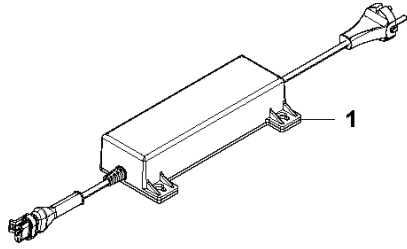

**AUTOMOWER 550 EPOS
INSTALLATION ACCESSORIES**

PXM_REF	PXM_PARTNO	BESCHREIBUNG	PXM_REMARK		
1	590442501	POWER SUPPLY UNIT	Power Supply Unit EU	1	
1	590442502	ANTRIEBSEINHEIT	Power Supply Unit UK	1	
1	590442503	ANTRIEBSEINHEIT	Power Supply Unit CH	1	
1	590442504	ANTRIEBSEINHEIT	Power Supply Unit US	1	
1	590442505	ANTRIEBSEINHEIT	Power Supply Unit AU/NZ	1	
1	599662706	ANTRIEBSEINHEIT	Power Supply Unit JP	1	
2	595084401	MESSER-SATZ	Endurance Blades, Blister pack 6 pcs incl. Screws	1	
2	595084402	MESSER-SATZ	Endurance Blades, 45 pcs incl. Screws	1	
2	595084403	MESSER-SATZ	Endurance Blades, 300 pcs incl. Screws	1	
2	599805201	MESSER-SATZ	Endurance HSS Blades 6 pcs incl. Screws	1	
2	599805202	MESSER-SATZ	Endurance HSS Blades 45 pcs incl. Screws	1	
2	599805203	MESSER-SATZ	Endurance HSS Blades 300 pcs incl. Screws	1	
3	577606604	MESSER-SATZ	Blades 300 pcs incl. Screws	1	
3	577864603	MESSER-SATZ	Blades 9 pcs incl. Screws	1	
3	577606505	MESSER-SATZ	Blades 45 pcs incl. Screws	1	
4	588765004	KABELSATZ	Low Voltage Cable, 20 m	1	
4	588765005	KABELSATZ	Low Voltage Cable, 10 m	1	
5	588765006	KABELSATZ	Low Voltage Cable, 3 m	1	
6	597435801	SCHRAUBE	6 pcs+Key	1	
7	596339801	WERKZEUG	Bit for Automower blades MOQ 5 pcs	1